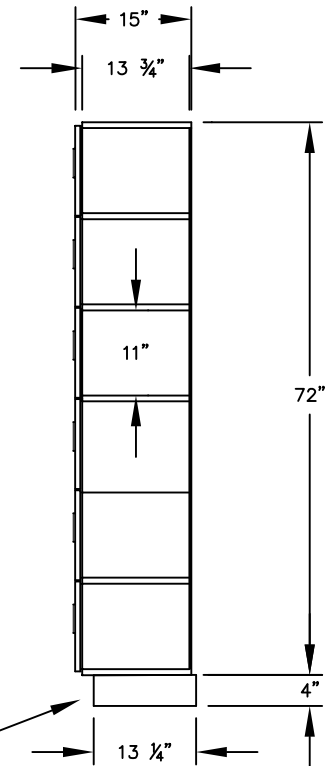

(NOTE: DESIGNER LOCKER SHOWN WITHOUT SIDE PANEL OR SLOPING HOOD. PLEASE ORDER SEPARATELY.)

MODEL #36165
SIX TIER BOX STYLE
DESIGNER LOCKER - 1 WIDE

(6) LOCKER COMPARTMENTS
EACH COMPARTMENT:
10 3/4" W x 11" H x 13 3/4" D

SIDE VIEW

(BASES ARE MADE OF INDUSTRIAL GRADE PARTICLEBOARD AND ARE COVERED IN A DURABLE BLACK LAMINATE. PLEASE SET BASE TO ALLOW 5/8" BETWEEN THE BACK OF THE LOCKER AND THE WALL FOR AIR VENTILATION.)

MODEL #36165

12" WIDE SIX TIER BOX STYLE
DESIGNER WOOD LOCKER
SIX FEET HIGH (ADD 4" FOR BASE)

AVAILABLE FINISHES: GRAY, BLUE, BLACK,
MAPLE, CHERRY OR MAHOGANY

DRAWN: 07/18

Established in 1936, Salsbury Industries is the industry leader in manufacturing and distributing quality lockers.