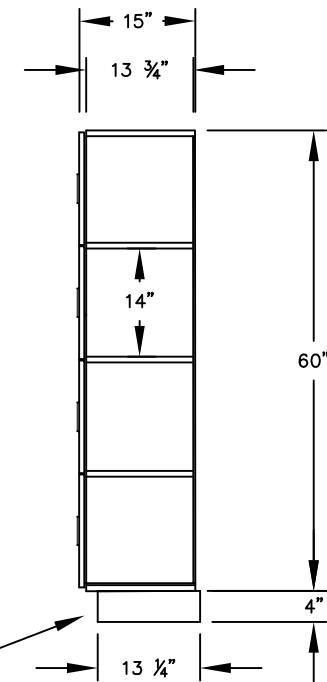

(NOTE: DESIGNER LOCKER SHOWN WITHOUT SIDE PANEL OR SLOPING HOOD. PLEASE ORDER SEPARATELY.)

MODEL #34355
FOUR TIER
DESIGNER LOCKER - 3 WIDE

(12) LOCKER COMPARTMENTS
EACH COMPARTMENT:
10 3/4" W x 14" H x 13 3/4" D

SIDE VIEW

(BASES ARE MADE OF INDUSTRIAL GRADE PARTICLEBOARD AND ARE COVERED IN A DURABLE BLACK LAMINATE. PLEASE SET BASE TO ALLOW 5/8" BETWEEN THE BACK OF THE LOCKER AND THE WALL FOR AIR VENTILATION.)

MODEL #34355

12" WIDE FOUR TIER
DESIGNER WOOD LOCKER
FIVE FEET HIGH (ADD 4" FOR BASE)

AVAILABLE FINISHES: GRAY, BLUE, BLACK,
MAPLE, CHERRY OR MAHOGANY

DRAWN: 07/18

Established in 1936, Salsbury Industries is the industry leader in manufacturing and distributing quality lockers.