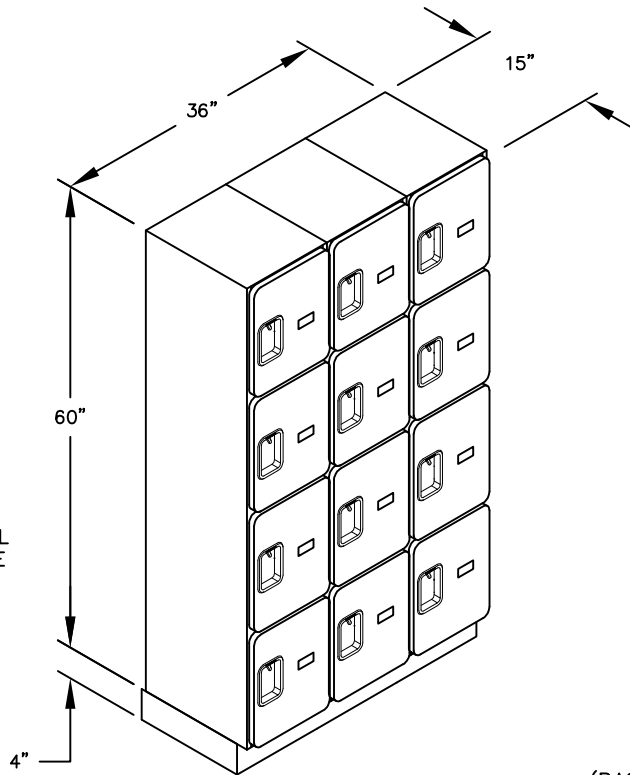

(NOTE: DESIGNER LOCKER SHOWN WITHOUT SIDE PANEL OR SLOPING HOOD. PLEASE ORDER SEPARATELY.)

MODEL #34355
FOUR TIER
DESIGNER LOCKER - 3 WIDE

(12) LOCKER COMPARTMENTS
EACH COMPARTMENT:
10 3/4" W x 14" H x 13 3/4" D

SIDE VIEW

(BASES ARE MADE OF INDUSTRIAL GRADE PARTICLEBOARD AND ARE COVERED IN A DURABLE BLACK LAMINATE. PLEASE SET BASE TO ALLOW 5/8" BETWEEN THE BACK OF THE LOCKER AND THE WALL FOR AIR VENTILATION.)

MODEL #34355

12" WIDE FOUR TIER
DESIGNER WOOD LOCKER
FIVE FEET HIGH (ADD 4" FOR BASE)

AVAILABLE FINISHES: GRAY, BLUE, BLACK,
MAPLE, CHERRY OR MAHOGANY

DRAWN: 07/18

Established in 1936, Salsbury Industries is the industry leader in manufacturing and distributing quality lockers.