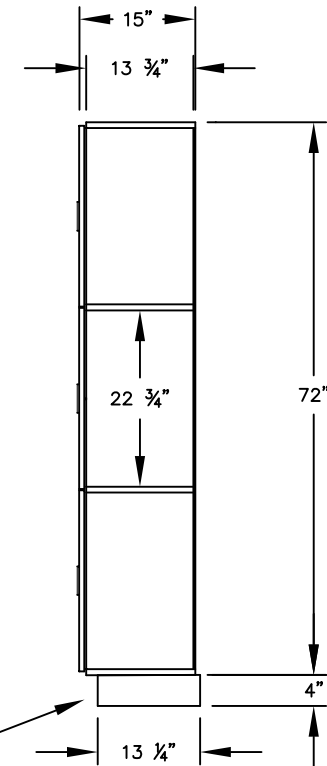

(NOTE: DESIGNER LOCKER SHOWN WITHOUT SIDE PANEL OR SLOPING HOOD. PLEASE ORDER SEPARATELY.)

MODEL #33365
TRIPLE TIER
DESIGNER LOCKER - 3 WIDE

(9) LOCKER COMPARTMENTS
EACH COMPARTMENT:
10 3/4" W x 22 3/4" H x 13 3/4" D

SIDE VIEW

(BASES ARE MADE OF INDUSTRIAL GRADE PARTICLEBOARD AND ARE COVERED IN A DURABLE BLACK LAMINATE. PLEASE SET BASE TO ALLOW 5/8" BETWEEN THE BACK OF THE LOCKER AND THE WALL FOR AIR VENTILATION.)

MODEL #33365

12" WIDE TRIPLE TIER
DESIGNER WOOD LOCKER
SIX FEET HIGH (ADD 4" FOR BASE)

AVAILABLE FINISHES: GRAY, BLUE, BLACK,
MAPLE, CHERRY OR MAHOGANY

DRAWN: 07/18

Established in 1936, Salsbury Industries is the industry leader in manufacturing and distributing quality lockers.