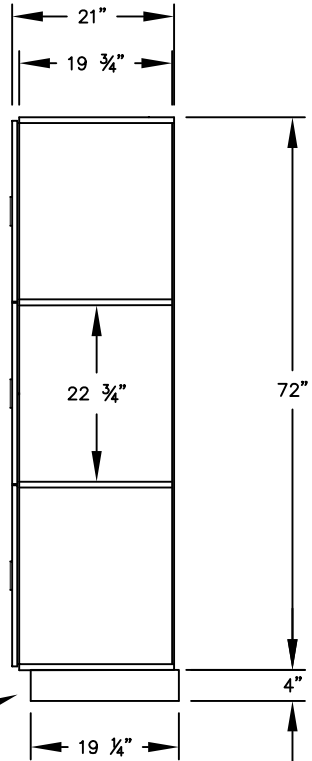

(NOTE: DESIGNER LOCKER SHOWN WITHOUT SIDE PANEL OR SLOPING HOOD. PLEASE ORDER SEPARATELY.)

MODEL #33361
TRIPLE TIER
DESIGNER LOCKER - 3 WIDE

(9) LOCKER COMPARTMENTS
EACH COMPARTMENT:
10 3/4" W x 22 3/4" H x 19 3/4" D

(BASES ARE MADE OF INDUSTRIAL GRADE PARTICLEBOARD AND ARE COVERED IN A DURABLE BLACK LAMINATE. PLEASE SET BASE TO ALLOW 5/8" BETWEEN THE BACK OF THE LOCKER AND THE WALL FOR AIR VENTILATION.)

MODEL #33361

12" WIDE TRIPLE TIER
DESIGNER WOOD LOCKER
SIX FEET HIGH (ADD 4" FOR BASE)

AVAILABLE FINISHES: GRAY, BLUE, BLACK,
MAPLE, CHERRY OR MAHOGANY

DRAWN: 07/18

Established in 1936, Salsbury Industries is the industry leader in manufacturing and distributing quality lockers.