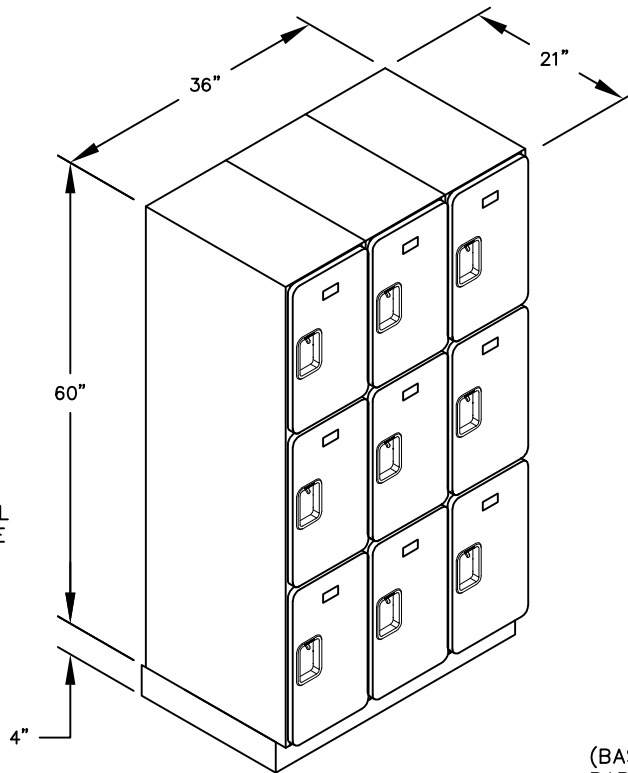

(NOTE: DESIGNER LOCKER SHOWN WITHOUT SIDE PANEL OR SLOPING HOOD. PLEASE ORDER SEPARATELY.)

MODEL #33351  
TRIPLE TIER  
DESIGNER LOCKER - 3 WIDE

(9) LOCKER COMPARTMENTS  
EACH COMPARTMENT:  
10 3/4" W x 18 3/4" H x 19 3/4" D

SIDE VIEW

(BASES ARE MADE OF INDUSTRIAL GRADE PARTICLEBOARD AND ARE COVERED IN A DURABLE BLACK LAMINATE. PLEASE SET BASE TO ALLOW 5/8" BETWEEN THE BACK OF THE LOCKER AND THE WALL FOR AIR VENTILATION.)

MODEL #33351

12" WIDE TRIPLE TIER  
DESIGNER WOOD LOCKER  
FIVE FEET HIGH (ADD 4" FOR BASE)

AVAILABLE FINISHES: GRAY, BLUE, BLACK,  
MAPLE, CHERRY OR MAHOGANY

DRAWN: 07/18

***Established in 1936, Salsbury Industries is the industry leader in manufacturing and distributing quality lockers.***