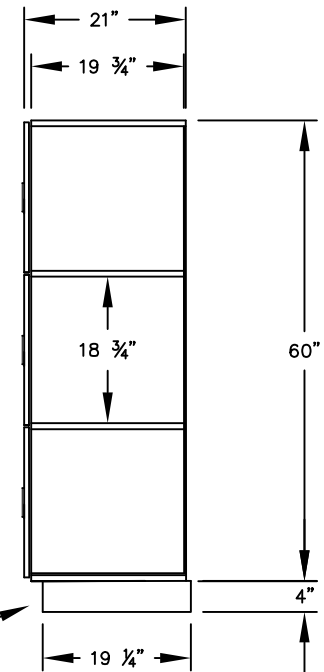

(NOTE: DESIGNER LOCKER SHOWN WITHOUT SIDE PANEL OR SLOPING HOOD. PLEASE ORDER SEPARATELY.)

MODEL #33351  
TRIPLE TIER  
DESIGNER LOCKER - 3 WIDE

(9) LOCKER COMPARTMENTS  
EACH COMPARTMENT:  
10 3/4" W x 18 3/4" H x 19 3/4" D

SIDE VIEW

(BASES ARE MADE OF INDUSTRIAL GRADE PARTICLEBOARD AND ARE COVERED IN A DURABLE BLACK LAMINATE. PLEASE SET BASE TO ALLOW 5/8" BETWEEN THE BACK OF THE LOCKER AND THE WALL FOR AIR VENTILATION.)

MODEL #33351

12" WIDE TRIPLE TIER  
DESIGNER WOOD LOCKER  
FIVE FEET HIGH (ADD 4" FOR BASE)

AVAILABLE FINISHES: GRAY, BLUE, BLACK,  
MAPLE, CHERRY OR MAHOGANY

DRAWN: 07/18

***Established in 1936, Salsbury Industries is the industry leader in manufacturing and distributing quality lockers.***