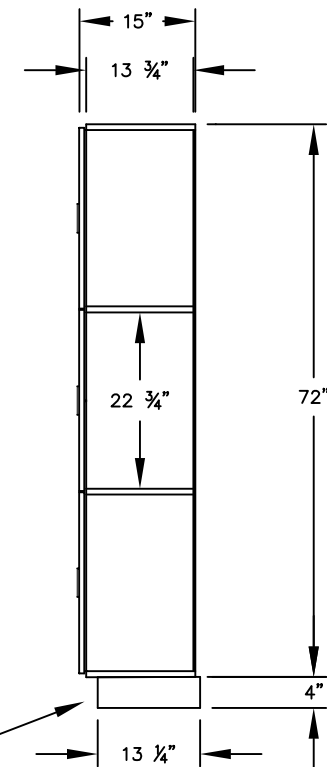

(NOTE: DESIGNER LOCKER SHOWN WITHOUT SIDE PANEL OR SLOPING HOOD. PLEASE ORDER SEPARATELY.)

MODEL #33165
TRIPLE TIER
DESIGNER LOCKER - 1 WIDE

(3) LOCKER COMPARTMENTS
EACH COMPARTMENT:
10 3/4" W x 22 3/4" H x 13 3/4" D

SIDE VIEW

(BASES ARE MADE OF INDUSTRIAL GRADE PARTICLEBOARD AND ARE COVERED IN A DURABLE BLACK LAMINATE. PLEASE SET BASE TO ALLOW 5/8" BETWEEN THE BACK OF THE LOCKER AND THE WALL FOR AIR VENTILATION.)

MODEL #33165

12" WIDE TRIPLE TIER
DESIGNER WOOD LOCKER
SIX FEET HIGH (ADD 4" FOR BASE)

AVAILABLE FINISHES: GRAY, BLUE, BLACK,
MAPLE, CHERRY OR MAHOGANY

DRAWN: 07/18

Established in 1936, Salsbury Industries is the industry leader in manufacturing and distributing quality lockers.