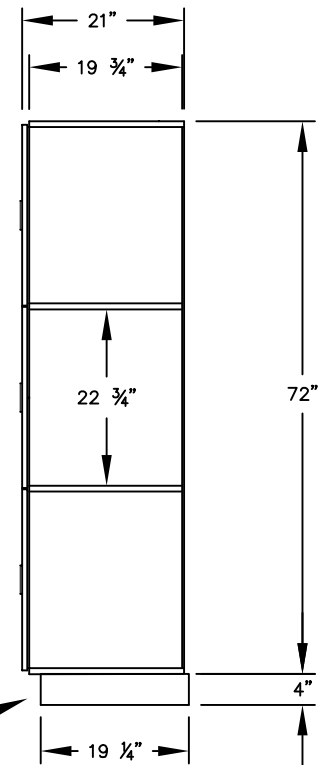

(NOTE: DESIGNER LOCKER SHOWN WITHOUT SIDE PANEL OR SLOPING HOOD. PLEASE ORDER SEPARATELY.)

MODEL #33161
TRIPLE TIER
DESIGNER LOCKER - 1 WIDE

(3) LOCKER COMPARTMENTS
EACH COMPARTMENT:
10 3/4" W x 22 3/4" H x 19 3/4" D

SIDE VIEW

(BASES ARE MADE OF INDUSTRIAL GRADE PARTICLEBOARD AND ARE COVERED IN A DURABLE BLACK LAMINATE. PLEASE SET BASE TO ALLOW 5/8" BETWEEN THE BACK OF THE LOCKER AND THE WALL FOR AIR VENTILATION.)

MODEL #33161

12" WIDE TRIPLE TIER
DESIGNER WOOD LOCKER
SIX FEET HIGH (ADD 4" FOR BASE)

AVAILABLE FINISHES: GRAY, BLUE, BLACK,
MAPLE, CHERRY OR MAHOGANY

DRAWN: 07/18

Established in 1936, Salsbury Industries is the industry leader in manufacturing and distributing quality lockers.