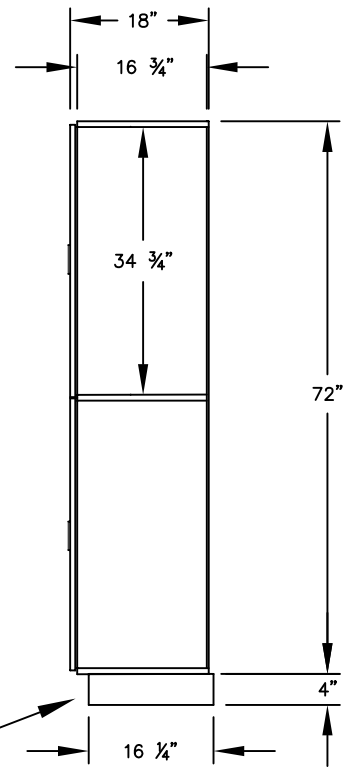

(NOTE: DESIGNER LOCKER SHOWN WITHOUT SIDE PANEL OR SLOPING HOOD. PLEASE ORDER SEPARATELY.)

MODEL #32368
 DOUBLE TIER
 DESIGNER LOCKER - 3 WIDE
 (6) LOCKER COMPARTMENTS
 EACH COMPARTMENT:
 10 3/4" W x 34 3/4" H x 16 3/4" D

SIDE VIEW

(BASES ARE MADE OF INDUSTRIAL GRADE PARTICLEBOARD AND ARE COVERED IN A DURABLE BLACK LAMINATE. PLEASE SET BASE TO ALLOW 5/8" BETWEEN THE BACK OF THE LOCKER AND THE WALL FOR AIR VENTILATION.)

MODEL #32368

12" WIDE DOUBLE TIER
 DESIGNER WOOD LOCKER
 SIX FEET HIGH (ADD 4" FOR BASE)

AVAILABLE FINISHES: GRAY, BLUE, BLACK,
 MAPLE, CHERRY OR MAHOGANY

DRAWN: 07/18

1010 E. 62ND STREET
 LOS ANGELES, CA 90001
 PHONE: (800) 562-5377
 FAX: (800) 562-5399
 email: engineering@lockers.com