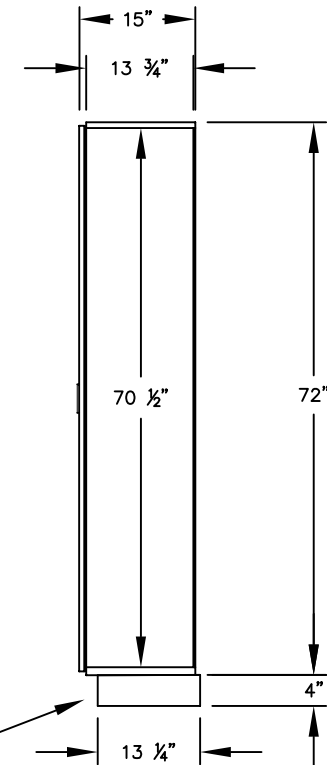

(NOTE: DESIGNER LOCKER SHOWN WITHOUT SIDE PANEL OR SLOPING HOOD. PLEASE ORDER SEPARATELY.)

MODEL #31165  
SINGLE TIER  
DESIGNER LOCKER - 1 WIDE

(1) LOCKER COMPARTMENT  
COMPARTMENT SIZE:  
10 3/4" W x 70 1/2" H x 13 3/4" D

SIDE VIEW

(BASES ARE MADE OF INDUSTRIAL GRADE PARTICLEBOARD AND ARE COVERED IN A DURABLE BLACK LAMINATE. PLEASE SET BASE TO ALLOW 5/8" BETWEEN THE BACK OF THE LOCKER AND THE WALL FOR AIR VENTILATION.)

MODEL #31165

12" WIDE SINGLE TIER  
DESIGNER WOOD LOCKER  
SIX FEET HIGH (ADD 4" FOR BASE)

AVAILABLE FINISHES: GRAY, BLUE, BLACK,  
MAPLE, CHERRY OR MAHOGANY

DRAWN: 07/18

***Established in 1936, Salsbury Industries is the industry leader in manufacturing and distributing quality lockers.***