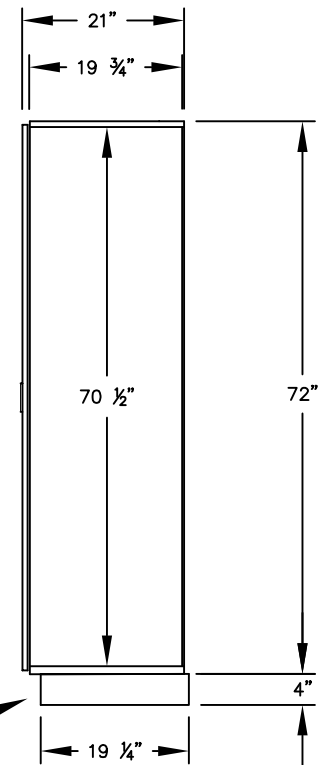

(NOTE: DESIGNER LOCKER SHOWN WITHOUT SIDE PANEL OR SLOPING HOOD. PLEASE ORDER SEPARATELY.)

MODEL #31161
SINGLE TIER
DESIGNER LOCKER - 1 WIDE

(1) LOCKER COMPARTMENT
COMPARTMENT SIZE:
10 3/4" W x 70 1/2" H x 19 3/4" D

SIDE VIEW

(BASES ARE MADE OF INDUSTRIAL GRADE PARTICLEBOARD AND ARE COVERED IN A DURABLE BLACK LAMINATE. PLEASE SET BASE TO ALLOW 5/8" BETWEEN THE BACK OF THE LOCKER AND THE WALL FOR AIR VENTILATION.)

MODEL #31161

12" WIDE SINGLE TIER
DESIGNER WOOD LOCKER
SIX FEET HIGH (ADD 4" FOR BASE)

AVAILABLE FINISHES: GRAY, BLUE, BLACK,
MAPLE, CHERRY OR MAHOGANY

DRAWN: 07/18

Established in 1936, Salsbury Industries is the industry leader in manufacturing and distributing quality lockers.