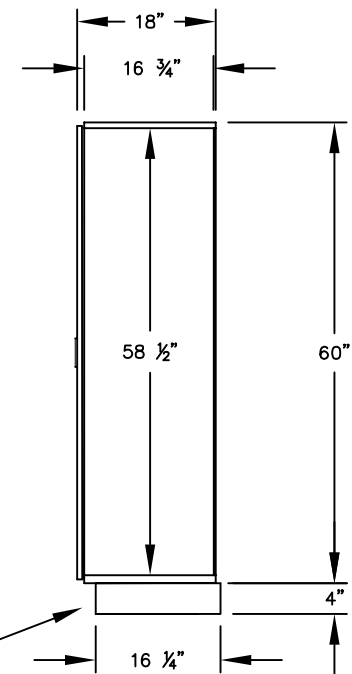

(NOTE: DESIGNER LOCKER SHOWN WITHOUT SIDE PANEL OR SLOPING HOOD. PLEASE ORDER SEPARATELY.)

MODEL #31158
SINGLE TIER
DESIGNER LOCKER - 1 WIDE

(1) LOCKER COMPARTMENT
COMPARTMENT SIZE:
10 3/4" W x 58 1/2" H x 16 3/4" D

SIDE VIEW

(BASES ARE MADE OF INDUSTRIAL GRADE PARTICLEBOARD AND ARE COVERED IN A DURABLE BLACK LAMINATE. PLEASE SET BASE TO ALLOW 5/8" BETWEEN THE BACK OF THE LOCKER AND THE WALL FOR AIR VENTILATION.)

MODEL #31158

12" WIDE SINGLE TIER
DESIGNER WOOD LOCKER
FIVE FEET HIGH (ADD 4" FOR BASE)

AVAILABLE FINISHES: GRAY, BLUE, BLACK,
MAPLE, CHERRY OR MAHOGANY

DRAWN: 07/18

Established in 1936, Salsbury Industries is the industry leader in manufacturing and distributing quality lockers.