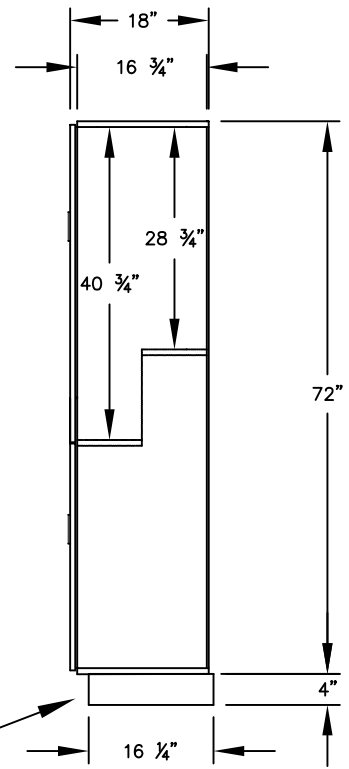

(NOTE: DESIGNER LOCKER SHOWN WITHOUT SIDE PANEL OR SLOPING HOOD. PLEASE ORDER SEPARATELY.)

MODEL #27368  
 DOUBLE TIER 'S' STYLE  
 DESIGNER LOCKER - 3 WIDE

(6) LOCKER COMPARTMENTS  
 EACH COMPARTMENT:  
 13 3/4" W x 40 3/4" H x 16 3/4" D

(THE EXTRA WIDE DOUBLE TIER 'S' STYLE DESIGNER LOCKER INCREASES EACH COMPARTMENT ON ONE SIDE TO ACCOMMODATE GARMENTS.)

SIDE VIEW

(BASES ARE MADE OF INDUSTRIAL GRADE PARTICLEBOARD AND ARE COVERED IN A DURABLE BLACK LAMINATE. PLEASE SET BASE TO ALLOW 5/8" BETWEEN THE BACK OF THE LOCKER AND THE WALL FOR AIR VENTILATION.)

MODEL #27368

15" WIDE DOUBLE TIER  
 'S' STYLE DESIGNER WOOD LOCKER  
 SIX FEET HIGH (ADD 4" FOR BASE)

AVAILABLE FINISHES: GRAY, BLUE, BLACK,  
 MAPLE, CHERRY OR MAHOGANY

DRAWN: 07/18

1010 E. 62ND STREET  
 LOS ANGELES, CA 90001  
 PHONE: (800) 562-5377  
 FAX: (800) 562-5399  
 email: engineering@lockers.com