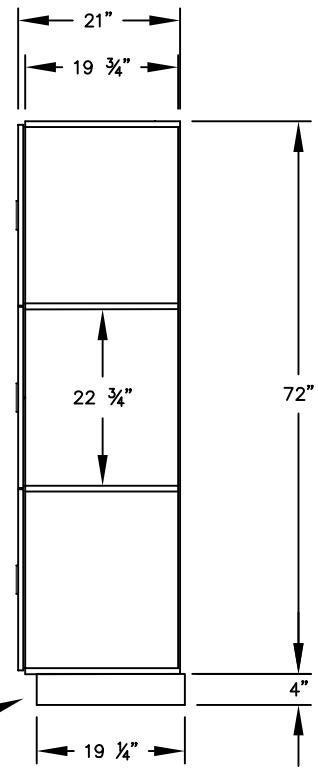

(NOTE: DESIGNER LOCKER SHOWN WITHOUT SIDE PANEL OR SLOPING HOOD. PLEASE ORDER SEPARATELY.)

MODEL #23361
TRIPLE TIER
DESIGNER LOCKER - 3 WIDE

(9) LOCKER COMPARTMENTS
EACH COMPARTMENT:
13 3/4" W x 22 3/4" H x 19 3/4" D

SIDE VIEW

(BASES ARE MADE OF INDUSTRIAL GRADE PARTICLEBOARD AND ARE COVERED IN A DURABLE BLACK LAMINATE. PLEASE SET BASE TO ALLOW 5/8" BETWEEN THE BACK OF THE LOCKER AND THE WALL FOR AIR VENTILATION.)

MODEL #23361

15" WIDE TRIPLE TIER
DESIGNER WOOD LOCKER
SIX FEET HIGH (ADD 4" FOR BASE)

AVAILABLE FINISHES: GRAY, BLUE, BLACK,
MAPLE, CHERRY OR MAHOGANY

DRAWN: 07/18

Established in 1936, Salsbury Industries is the industry leader in manufacturing and distributing quality lockers.