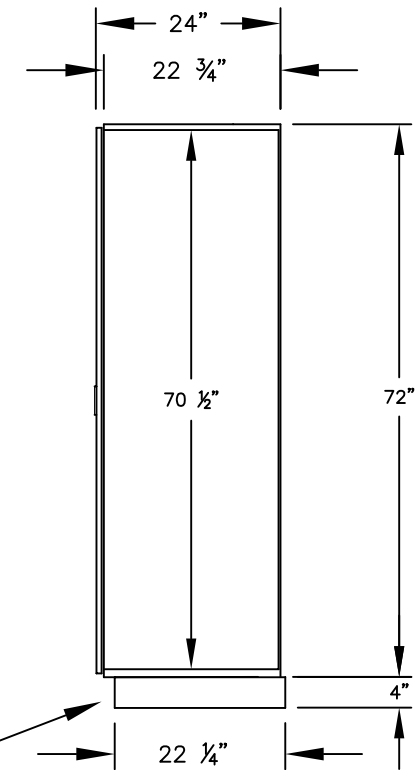

(NOTE: DESIGNER LOCKER SHOWN WITHOUT SIDE PANEL OR SLOPING HOOD. PLEASE ORDER SEPARATELY.)

MODEL #21364
SINGLE TIER
DESIGNER LOCKER - 3 WIDE

(3) LOCKER COMPARTMENTS
EACH COMPARTMENT:
13 3/4" W x 70 1/2" H x 22 3/4" D

SIDE VIEW

(BASES ARE MADE OF INDUSTRIAL GRADE PARTICLEBOARD AND ARE COVERED IN A DURABLE BLACK LAMINATE. PLEASE SET BASE TO ALLOW 5/8" BETWEEN THE BACK OF THE LOCKER AND THE WALL FOR AIR VENTILATION.)

MODEL #21364

15" WIDE SINGLE TIER
DESIGNER WOOD LOCKER
SIX FEET HIGH (ADD 4" FOR BASE)

AVAILABLE FINISHES: GRAY, BLUE, BLACK,
MAPLE, CHERRY OR MAHOGANY

DRAWN: 07/18

Established in 1936, Salsbury Industries is the industry leader in manufacturing and distributing quality lockers.