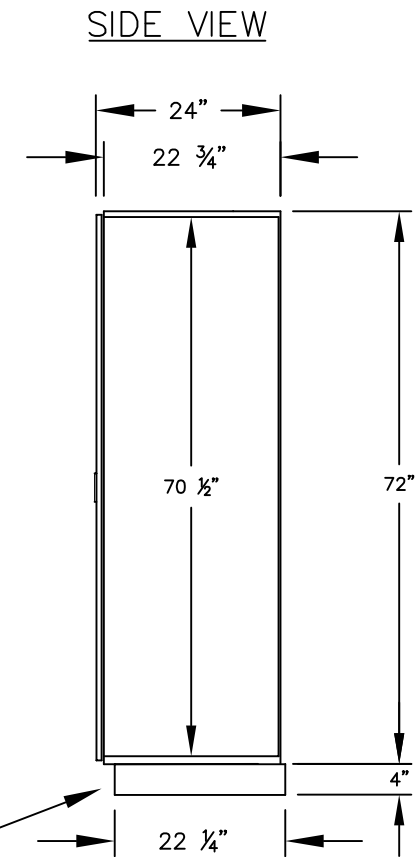

MODEL #21164
 SINGLE TIER
 DESIGNER LOCKER - 1 WIDE

(1) LOCKER COMPARTMENT
 COMPARTMENT SIZE:
 13 3/4" W x 70 1/2" H x 22 3/4" D

(NOTE: DESIGNER LOCKER
 SHOWN WITHOUT SIDE PANEL
 OR SLOPING HOOD. PLEASE
 ORDER SEPARATELY.)

(BASES ARE MADE OF INDUSTRIAL GRADE
 PARTICLEBOARD AND ARE COVERED IN A
 DURABLE BLACK LAMINATE. PLEASE SET
 BASE TO ALLOW 5/8" BETWEEN THE BACK OF
 THE LOCKER AND THE WALL FOR AIR
 VENTILATION.)

MODEL #21164

15" WIDE SINGLE TIER
 DESIGNER WOOD LOCKER
 SIX FEET HIGH (ADD 4" FOR BASE)

AVAILABLE FINISHES: GRAY, BLUE, BLACK,
 MAPLE, CHERRY OR MAHOGANY

DRAWN: 07/18

***Established in 1936, Salsbury Industries is the industry
 leader in manufacturing and distributing quality lockers.***