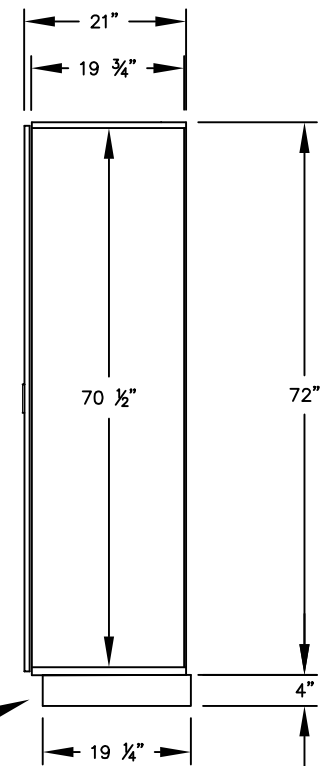

MODEL #21161  
SINGLE TIER  
DESIGNER LOCKER - 1 WIDE

(1) LOCKER COMPARTMENT  
COMPARTMENT SIZE:  
13 3/4" W x 70 1/2" H x 19 3/4" D

(NOTE: DESIGNER LOCKER  
SHOWN WITHOUT SIDE PANEL  
OR SLOPING HOOD. PLEASE  
ORDER SEPARATELY.)

SIDE VIEW

(BASES ARE MADE OF INDUSTRIAL GRADE  
PARTICLEBOARD AND ARE COVERED IN A  
DURABLE BLACK LAMINATE. PLEASE SET  
BASE TO ALLOW 5/8" BETWEEN THE BACK OF  
THE LOCKER AND THE WALL FOR AIR  
VENTILATION.)

MODEL #21161

15" WIDE SINGLE TIER  
DESIGNER WOOD LOCKER  
SIX FEET HIGH (ADD 4" FOR BASE)

AVAILABLE FINISHES: GRAY, BLUE, BLACK,  
MAPLE, CHERRY OR MAHOGANY

DRAWN: 07/18

***Established in 1936, Salsbury Industries is the industry  
leader in manufacturing and distributing quality lockers.***